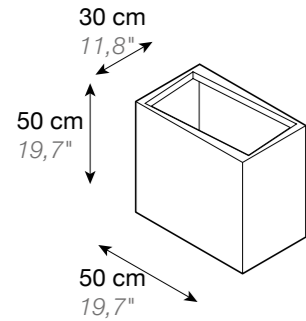

REF.	MATERIAL MATERIAL	FINISH ACABADO
13081 0033 SS	Stainless steel <i>Acero inoxidable</i>	Satin <i>Satinado</i>
13081 0033 PI	Galvanized steel <i>Acero galvanizado</i>	Painted <i>Pintado</i>
13081 0033 SC	Corten <i>Corten</i>	Corten <i>Corten</i>

□ ■ ■ 0,075 m³ 38 lbs / 17,5 Kg