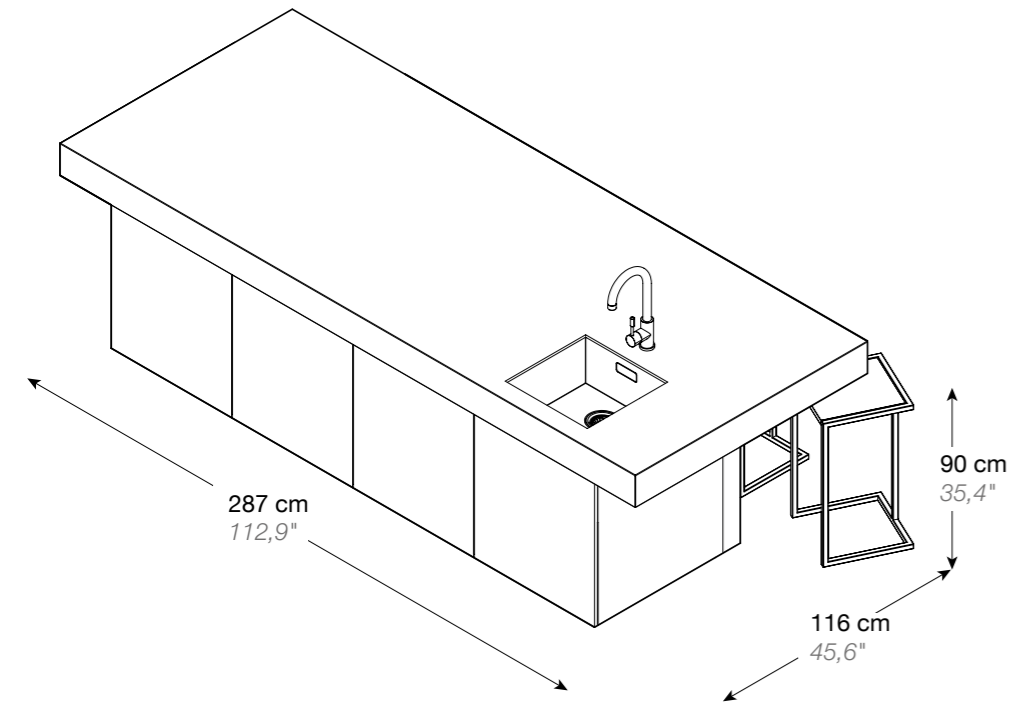

Fabric / Tela
Silver grey /
Gris plata

KAUAI ISLAND ELITE PRO

ISLA KAUAI ELITE PRO

STANDARD CONFIGURATION

Countertop & Back panel
Encimera & Panel trasero

DIMENSIONS / DIMENSIONES

287 x 116 x 90H cm / 112,9" x 46,6" x 36,4H"