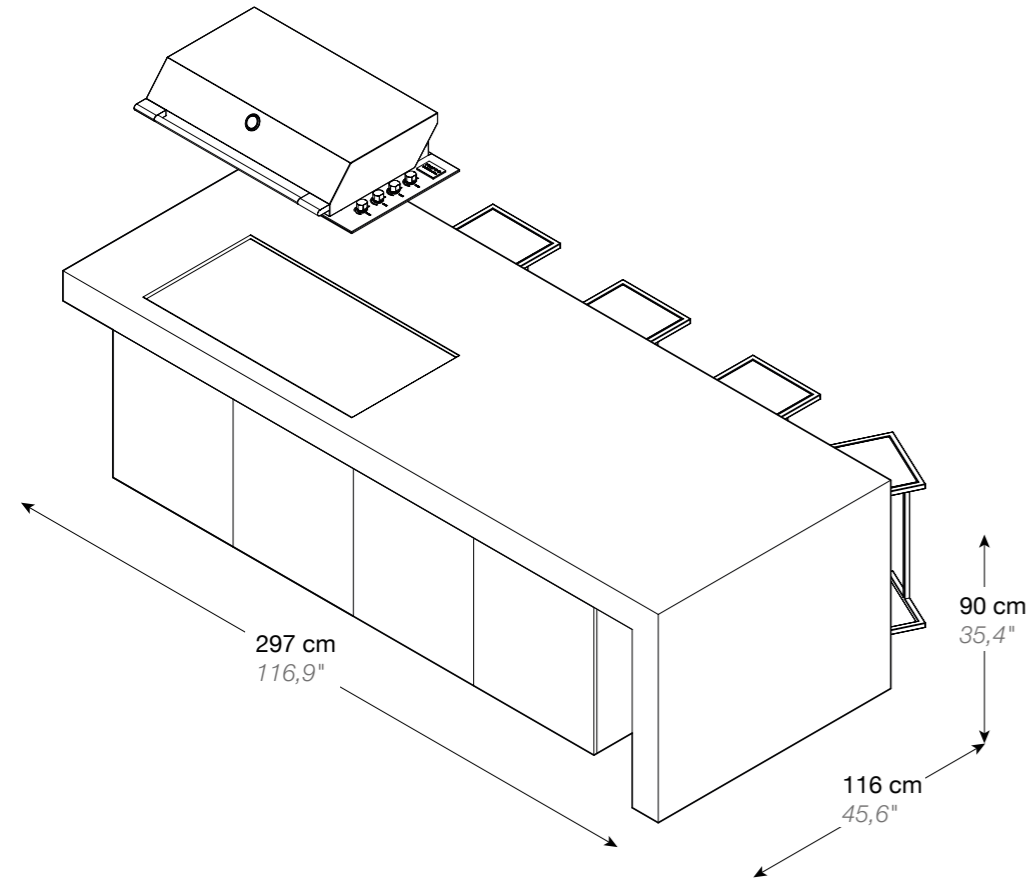

TECHNICAL SPECIFICATIONS / CARACTERÍSTICAS TÉCNICAS

KAUAI ISLAND GAS

ISLA KAUAI GAS

STANDARD CONFIGURATION

Countertop, Side leg & Back panel

Encimera, pata lateral & Panel trasero

DIMENSIONS / DIMENSIONES

297 x 116 x 90H cm / 116,9" x 46,6" x 36,4H"