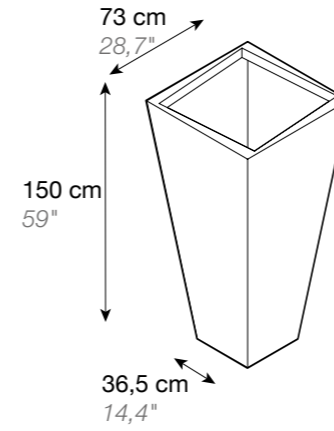

REF.	MATERIAL MATERIAL	FINISH ACABADO
13081 0030 SS	Stainless steel <i>Acero inoxidable</i>	Satin <i>Satinado</i>
13081 0030 PI	Galvanized steel <i>Acero galvanizado</i>	Painted <i>Pintado</i>
13081 0030 SC	Corten <i>Corten</i>	Corten <i>Corten</i>

0,337 m³

156 lbs / 71 Kg