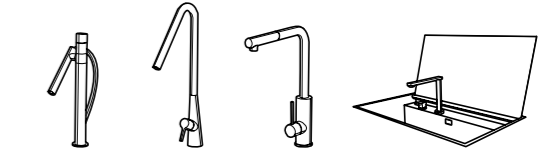

MORE OPTIONS
MAS OPCIONES