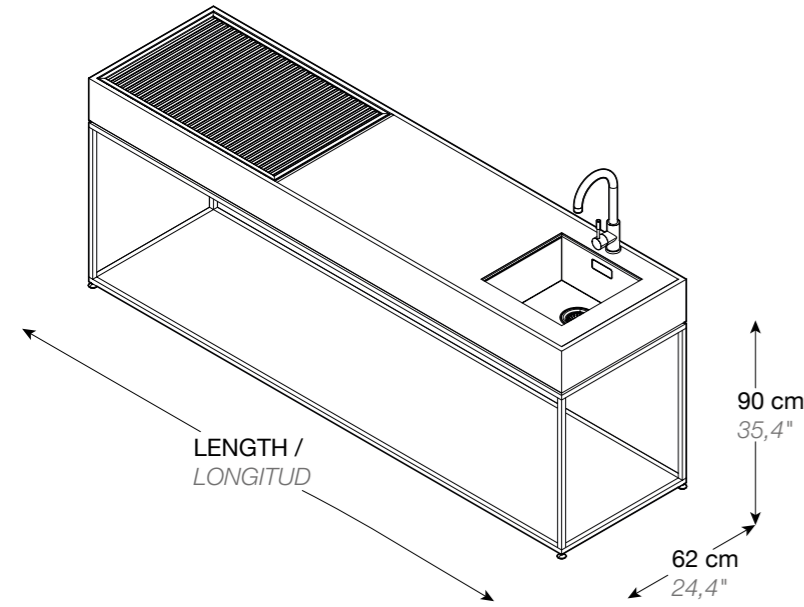

COCOA ISLAND ELITE PROFESSIONAL COAL

ISLA COCOA ELITE PROFESIONAL DE CARBÓN

FESFOC

REF.	LENGTH / LONGITUD
REF. 17032 0003	235 cm / 92,5"
REF. 19051 0004	245 cm / 96,4"

MATERIAL / MATERIAL

 Intense Black Granite Countertop
Encimera Granito Negro Intenso