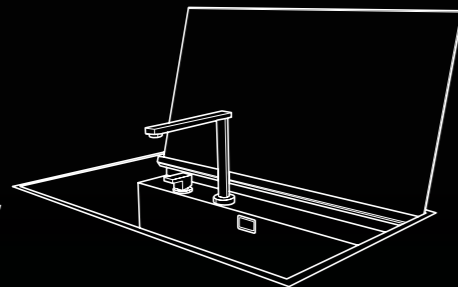

FOLDABLE SINK WITH TELESCOPIC FAUCET

GRIFO PLEGABLE CON GRIFO TELESCÓPICO

FESFOC

FOLDABLE
REF. 12111 0005A

Stainless steel 304/
Acero inoxidable 304
Satin /Satinado
86 x 51 cm / 33,8" x 20"