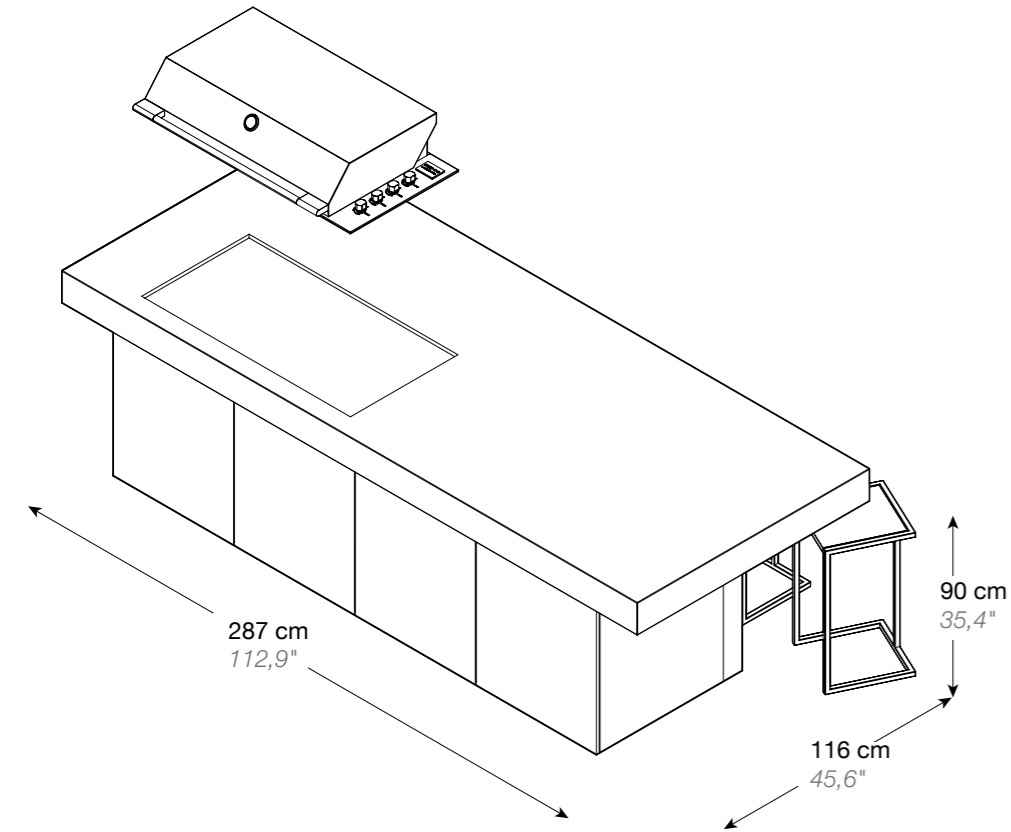

CUSTOM BBQ COVER
FUNDA

Fabric / Tela
Silver grey /
Gris plata

KAUAI ISLAND GAS PRO

ISLA KAUAI GAS PRO

STANDARD CONFIGURATION

Countertop & Back panel
Encimera & Panel trasero

DIMENSIONS / DIMENSIONES

287 x 116 x 90H cm / 112,9" x 46,6" x 36,4H"