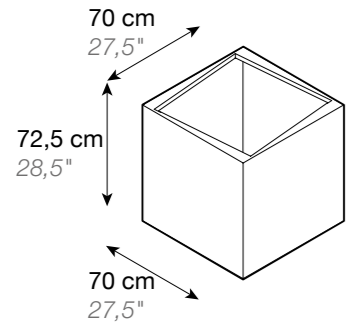

REF.	MATERIAL MATERIAL	FINISH ACABADO
13081 0018 SS	Stainless steel <i>Acero inoxidable</i>	Satin <i>Satinado</i>
13081 0018 PI	Galvanized steel <i>Acero galvanizado</i>	Painted <i>Pintado</i>
13081 0018 SC	Corten <i>Corten</i>	Corten <i>Corten</i>

0,355 m³
92 lbs / 42 Kg