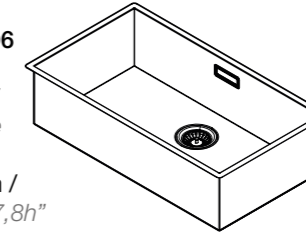

SINK / FREGADERO

SINK 40 **
REF. 12111 0004

Stainless steel /
Acero inoxidable
Satin / Satinado
40 x 40 x 20 cm /
15,7" x 15,7" x 7,8h"

SINK 74
REF. 12111 0006

Stainless steel /
Acero inoxidable
Satin / Satinado
74 x 40 x 20 cm /
29,1" x 15,7" x 7,8h"