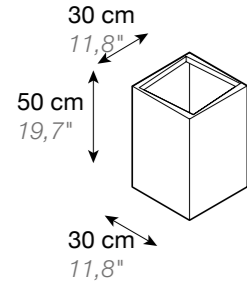

TECHNICAL SPECIFICATIONS / CARACTERÍSTICAS TÉCNICAS

REF.	MATERIAL MATERIAL	FINISH ACABADO
13081 0032 SS	Stainless steel <i>Acero inoxidable</i>	Satin <i>Satinado</i>
13081 0032 PI	Galvanized steel <i>Acero galvanizado</i>	Painted <i>Pintado</i>
13081 0032 SC	Corten <i>Corten</i>	Corten <i>Corten</i>

□ ■ ■ 0,045 m³ 24 lbs / 11 Kg