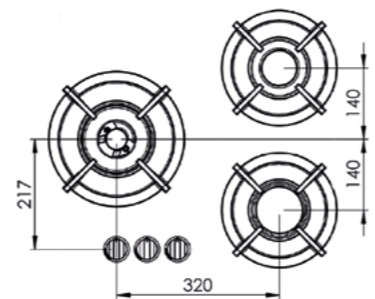

TRIPLE BURNER / FOGÓN TRIPLE
REF. 30065 0008