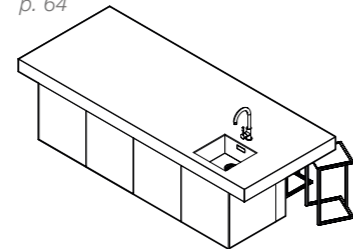

KAUAI ISLAND
ELITE PRO
p. 68