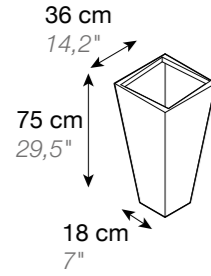

REF.	MATERIAL MATERIAL	FINISH ACABADO
13081 0027 SS	Stainless steel <i>Acero inoxidable</i>	Satin <i>Satinado</i>
13081 0027 PI	Galvanized steel <i>Acero galvanizado</i>	Painted <i>Pintado</i>
13081 0027 SC	Corten <i>Corten</i>	Corten <i>Corten</i>

0,041 m³

39 lbs / 18 Kg