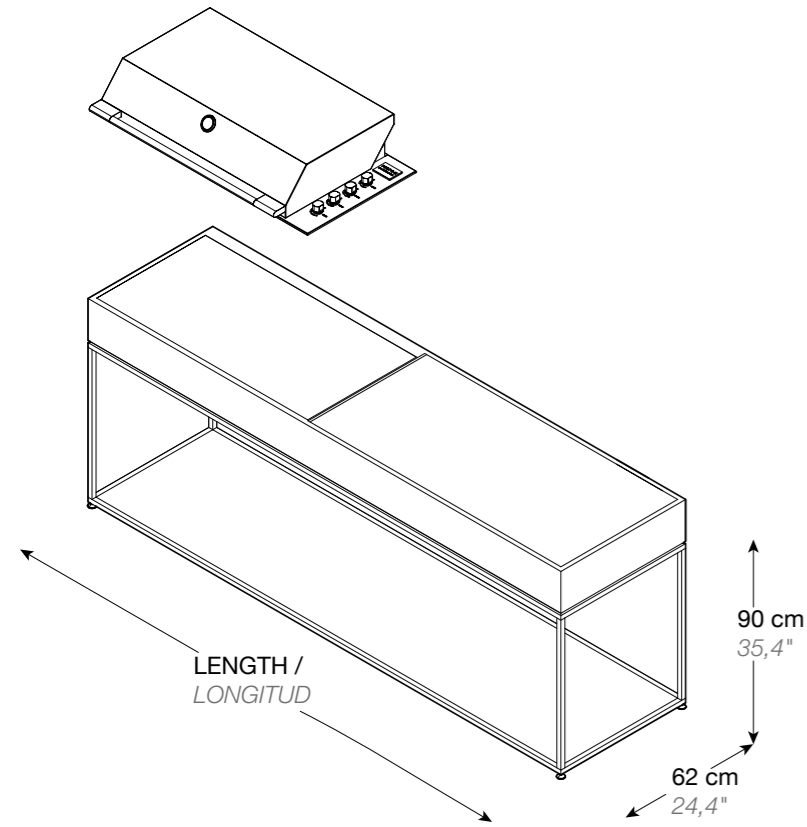

COCOA ISLAND GAS

ISLA COCOA GAS

REF.	LENGTH / LONGITUD
REF. 17032 0008	235 cm / 92,5"
REF. 19051 0002	245 cm / 96,4"

MATERIAL / MATERIAL

Intense Black Granite Countertop
Encimera Granito Negro Intenso

Porcelain Countertop
Encimera Acabado Porcelánico
**To see all the available finishes go to the finishes section /
Para ver todos los acabados porcelánicos disponibles ver apartado*

REFERENCES / REFERENCIAS

- 1x Stainless steel chassis / Chasis de acero inoxidable
- 1x Selfstanding legs / Patas de acero inoxidable con acabado pulido espejo
- 1x Intense black granite countertop and lower shelf / Encimera y estante inferior en granito negro intenso

GRILL / PARRILLAS

GRILL GAS POINT
MÓDULO GAS POINT
REF. 10041 0015

Stainless steel /
Acero inoxidable
Satin / Satinado
187 Lbs / 85 Kg

GRILL GAS LINE
MÓDULO GAS LINE
REF. 10041 0016

Stainless steel /
Acero inoxidable
Satin / Satinado
143 Lbs / 65 Kg

MORE OPTIONS MAS OPCIONES

Go to page / Ir a la página
#216

FESFOC

BCN CABINETS / MUEBLES BCN

**For a different cabinetry composition, please go to the cabinets section
Para otra composición de muebles, vaya al apartado de muebles*

BCN CABINET 120 WITH DOORS
REF. 15051 0062

Stainless steel /
Acero inoxidable
Satin / Satinado
149 Lbs / 68 Kg

BCN CABINET 60 WITH DOOR
REF. 15051 0057

Stainless steel /
Acero inoxidable
Satin / Satinado
116 Lbs / 53 Kg

BCN CABINET 60
REF. 15051 0006

Stainless steel /
Acero inoxidable
Satin / Satinado
116 Lbs / 53 Kg

OPTIONAL ACCESSORIES / ACESORIOS OPCIONALES

CUSTOM BBQ COVER FUNDA

Fabric / Tela
Silver grey /
Gris plata