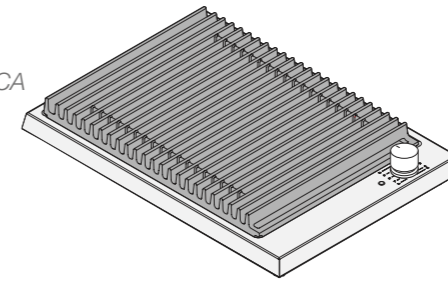

BARBECUE /
BARBACOA ELECTRICA
REF. 30065 0003
Stainless steel /
Acero inoxidable
Satin / Satinado
00 Lbs / 00 Kg