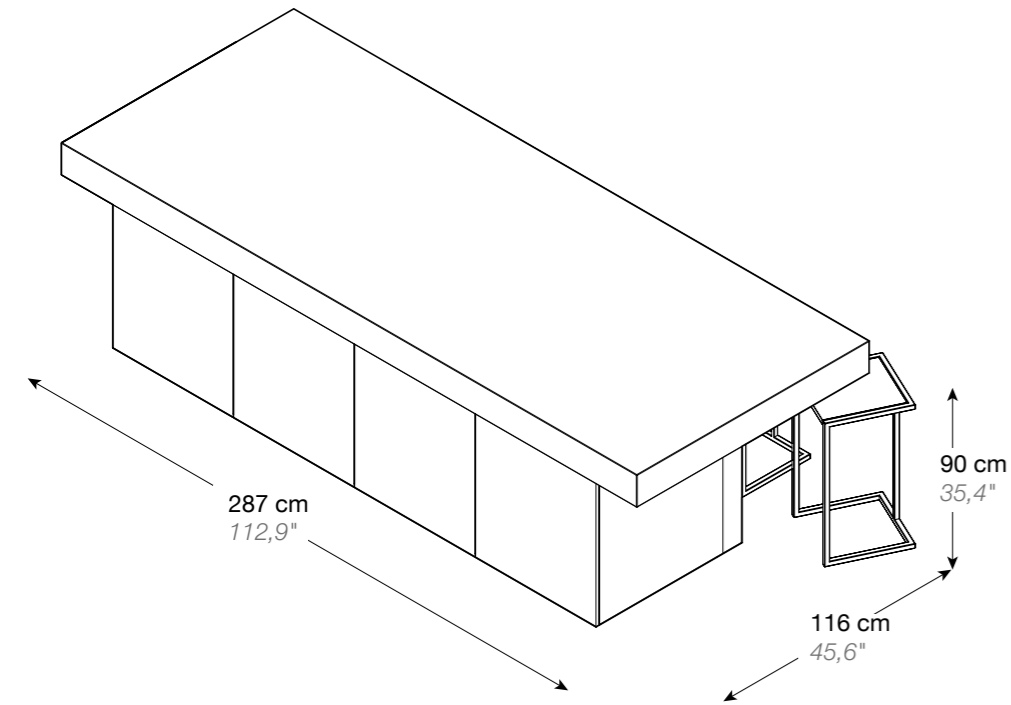

KAUAI ISLAND PRO

ISLA KAUAI PRO

STANDARD CONFIGURATION

Countertop & Back panel

Encimera & Panel trasero

DIMENSIONS / DIMENSIONES

287 x 116 x 90H cm / 112,9" x 46,6" x 36,4H"

MATERIAL / MATERIAL

Stainless Steel Countertop
Encimera de Acero Inoxidable
REF. 20031 0001

Porcelain Countertop
Encimera Acabado Porcelánico
REF. 20031 0000

**To see all the available finishes go to the finishes section /
Para ver todos los acabados porcelánicos disponibles ver apartado*

REFERENCES/ REFERENCIAS

2x **BCN Cabinet 120 with doors** / Mueble BCN
120 con puertas. Ref. 15051 0063

1x **Stainless steel or porcelain countertop** /
Encimera acero inoxidable o porcelánico

BCN CABINETS / MUEBLES BCN

BCN CABINET 120 **
REF. 15051 0063

Stainless steel /
Acero inoxidable
Satin / Satinado
149 Lbs / 68 Kg

**For a different cabinetry composition, please go to the cabinets section
Para otra composición de muebles, vaya al apartado de muebles*

OPTIONAL ACCESSORIES / ACESORIOS OPCIONALES

MOOREA STOOL
TABURETE

REF. 17091 0000
Mirror polish / Pulido espejo
REF. 17091 0000-G
Anthracite grey / Gris antracita
REF. 17091 0000-W
White / Blanco

CUSTOM BBQ COVER
FUNDA

Fabric / Tela
Silver grey /
Gris plata