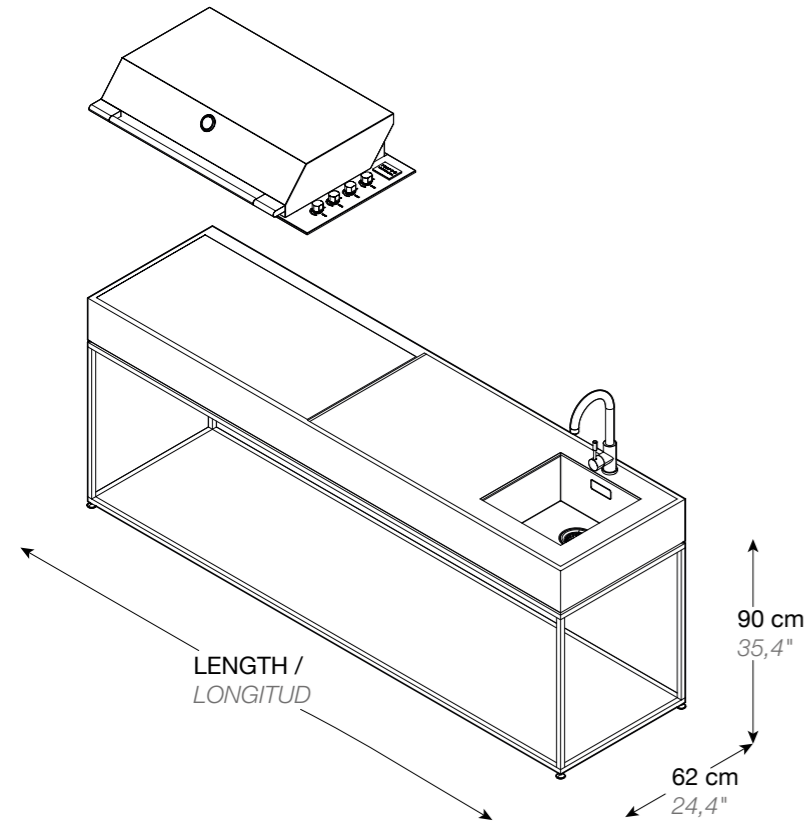

FESFOC

COCOA ISLAND ELITE GAS
ISLA COCOA ELITE GAS

FESFOC

COCOA ISLAND ELITE GAS

ISLA COCOA ELITE GAS

FESFOC

REF. LENGTH / LONGITUD

REF. 17032 0010 235 cm / 92,5"
REF. 19051 0001 245 cm / 96,4"