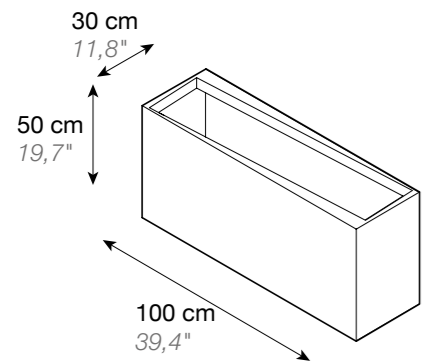

REF.	MATERIAL MATERIAL	FINISH ACABADO
13081 0034 SS	Stainless steel <i>Acero inoxidable</i>	Satin <i>Satinado</i>
13081 0034 PI	Galvanized steel <i>Acero galvanizado</i>	Painted <i>Pintado</i>
13081 0034 SC	Corten <i>Corten</i>	Corten <i>Corten</i>

□ ■ ■ 0,15 m³ 58 lbs / 26,5 Kg