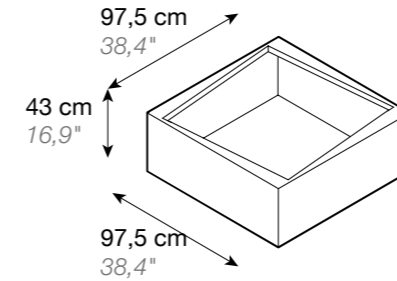

REF.	MATERIAL MATERIAL	FINISH ACABADO
13081 0020 SS	Stainless steel <i>Acero inoxidable</i>	Satin <i>Satinado</i>
13081 0020 PI	Galvanized steel <i>Acero galvanizado</i>	Painted <i>Pintado</i>
13081 0020 SC	Corten <i>Corten</i>	Corten <i>Corten</i>

0,409 m³
103 lbs / 47 Kg