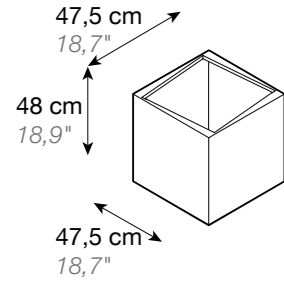

REF.	MATERIAL MATERIAL	FINISH ACABADO
13081 0017 SS	Stainless steel <i>Acero inoxidable</i>	Satin <i>Satinado</i>
13081 0017 PI	Galvanized steel <i>Acero galvanizado</i>	Painted <i>Pintado</i>
13081 0017 SC	Corten <i>Corten</i>	Corten <i>Corten</i>

0,108 m³
45 lbs / 20,5 Kg