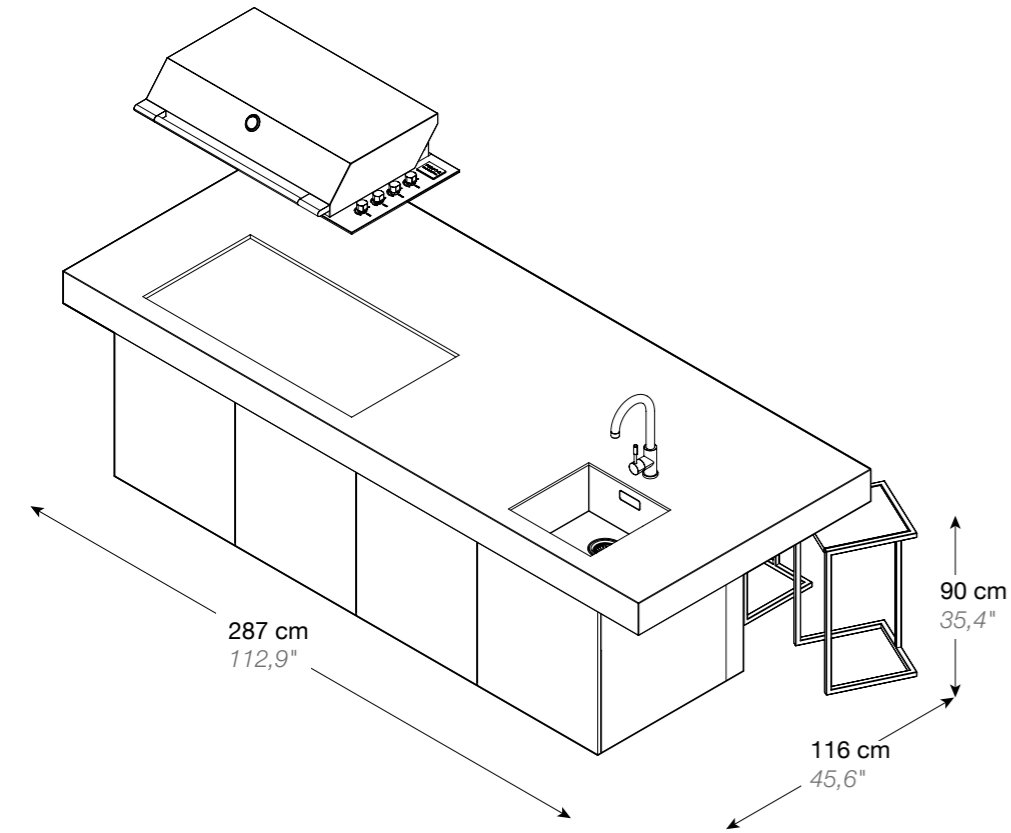

KAUAI ISLAND ELITE GAS PRO

ISLA KAUAI ELITE GAS PRO

STANDARD CONFIGURATION

Countertop & Back panel
Encimera & Panel trasero

DIMENSIONS / DIMENSIONES

287 x 116 x 90H cm / 112,9" x 46,6" x 36,4H"

MATERIAL / MATERIAL

Stainless Steel Countertop
Encimera de Acero Inoxidable
REF. 20031 0003

Porcelain Countertop
Encimera Acabado Porcelánico
REF. 20031 0002

**To see all the available finishes go to the finishes section /
Para ver todos los acabados porcelánicos disponibles ver apartado*

REFERENCES / REFERENCIAS

- 1x BCN Grill Cabinet 120 / Mueble BCN 120 para módulo de gas. Ref. 15051 0060
- 1x BCN Cabinet 60 / Mueble BCN 60. Ref. 15051 0006
- 1x BCN Sink Cabinet 60 / Mueble BCN 60 para fregadero 40 x 40. Ref. 15051 0008
- 1x Stainless steel or porcelain countertop / Encimera acero inoxidable o porcelánico
- 1x SS Sink 40 / Fregadero de acero inoxidable 40 x 40 cm. Ref. 12111 0004
- 1x SS Tap Standard / Grifo de acero inoxidable Estandar. Ref. 12111 0000

GRILL / PARRILLAS

GRILL GAS POINT
MÓDULO GAS POINT
REF. 10041 0015

Stainless steel /
Acero inoxidable
Satin / Satinado
187 Lbs / 85 Kg

GRILL GAS LINE
MÓDULO GAS LINE
REF. 10041 0016

Stainless steel /
Acero inoxidable
Satin / Satinado
143 Lbs / 65 Kg

MORE OPTIONS
MAS OPCIONES

Go to page / Ir a la página
#216

TAP / GRIFO

STANDARD **
REF. 12111 0000

Stainless steel 304 /
Acero inoxidable 304
Satin / Satinado

PROFESSIONAL
REF. 12111 0001

Stainless steel 304 /
Acero inoxidable 304
Satin / Satinado

MORE OPTIONS
MAS OPCIONES

Go to Tap page / Ir a la página de grifos

SINK / FREGADERO

SINK 40 **
REF. 12111 0004

Stainless steel /
Acero inoxidable
Satin / Satinado
40 x 40 x 20 cm /
15,7" x 15,7" x 7,8h"

BCN CABINETS / MUEBLES BCN

BCN GRILL CABINET 120 **
REF. 15051 0060

Stainless steel /
Acero inoxidable
Satin / Satinado
149 Lbs / 68 Kg

BCN CABINET 60 **
REF. 15051 0006

Stainless steel /
Acero inoxidable
Satin / Satinado
116 Lbs / 53 Kg

BCN SINK CABINET 60 **
REF. 15051 0008

Stainless steel /
Acero inoxidable
Satin / Satinado
116 Lbs / 53 Kg

**For a different cabinetry composition, please go to the cabinets section
Para otra composición de muebles, vaya al apartado de muebles*

OPTIONAL ACCESSORIES / ACESORIOS OPCIONALES

COVER FOR THE SINK 40
TAPA PARA FREGADERO 40
REF. 10041 2011

Stainless steel /
Acero inoxidable
Satin / Satinado

MOOREA STOOL
TABURETE

REF. 17091 0000
Mirror polish / Pulido espejo
REF. 17091 0000-G
Anthracite grey / Gris antracita
REF. 17091 0000-W
White / Blanco

CUSTOM BBQ COVER
FUNDA

Fabric / Tela
Silver grey /
Gris plata