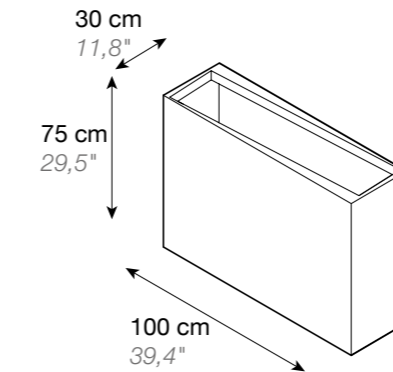

REF.	MATERIAL MATERIAL	FINISH ACABADO
13081 0037 SS	Stainless steel <i>Acero inoxidable</i>	Satin <i>Satinado</i>
13081 0037 PI	Galvanized steel <i>Acero galvanizado</i>	Painted <i>Pintado</i>
13081 0037 SC	Corten <i>Corten</i>	Corten <i>Corten</i>

□ ■ ■ 0,225 m³ 77 lbs / 35 Kg