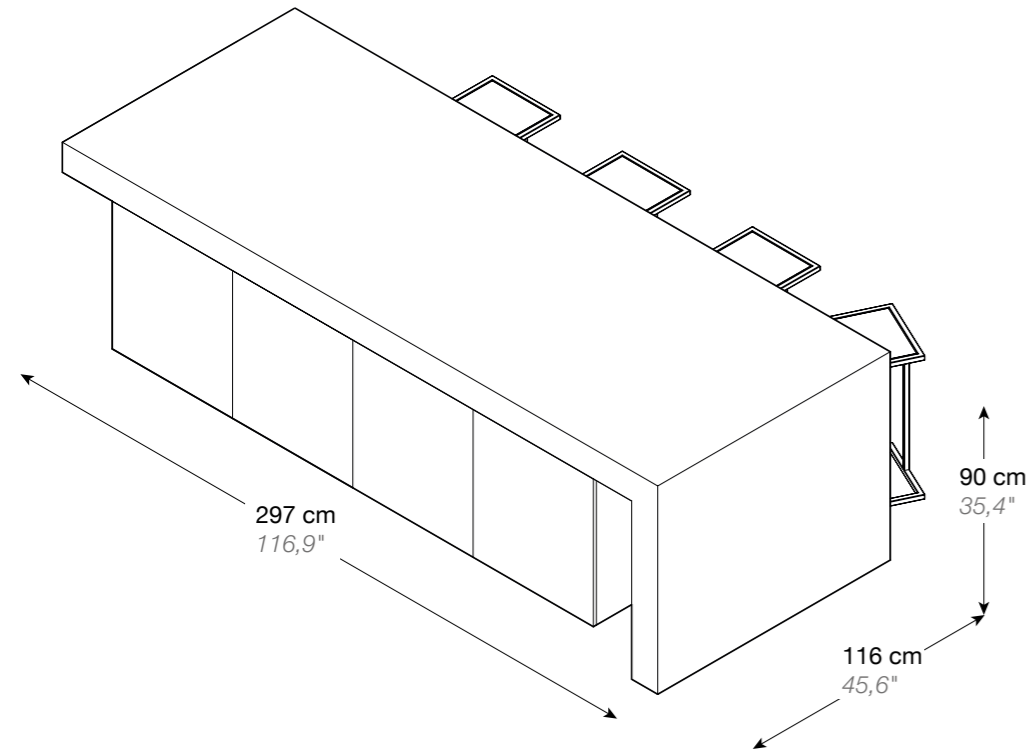

Encimera, pata lateral & Panel trasero

DIMENSIONS / DIMENSIONES

297 x 116 x 90H cm / 116,9" x 46,6" x 36,4H"

MATERIAL / MATERIAL

 **Stainless Steel Countertop**
Encimera de Acero Inoxidable
REF. 17031 0000