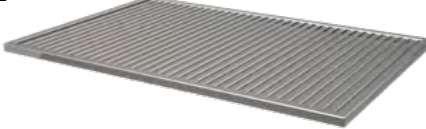

GRILL PROFESSIONAL PARRILLA PROFESIONAL REF. 12111 0012

Stainless steel /
Acero inoxidable
Mirror polish /
Pulido espejo