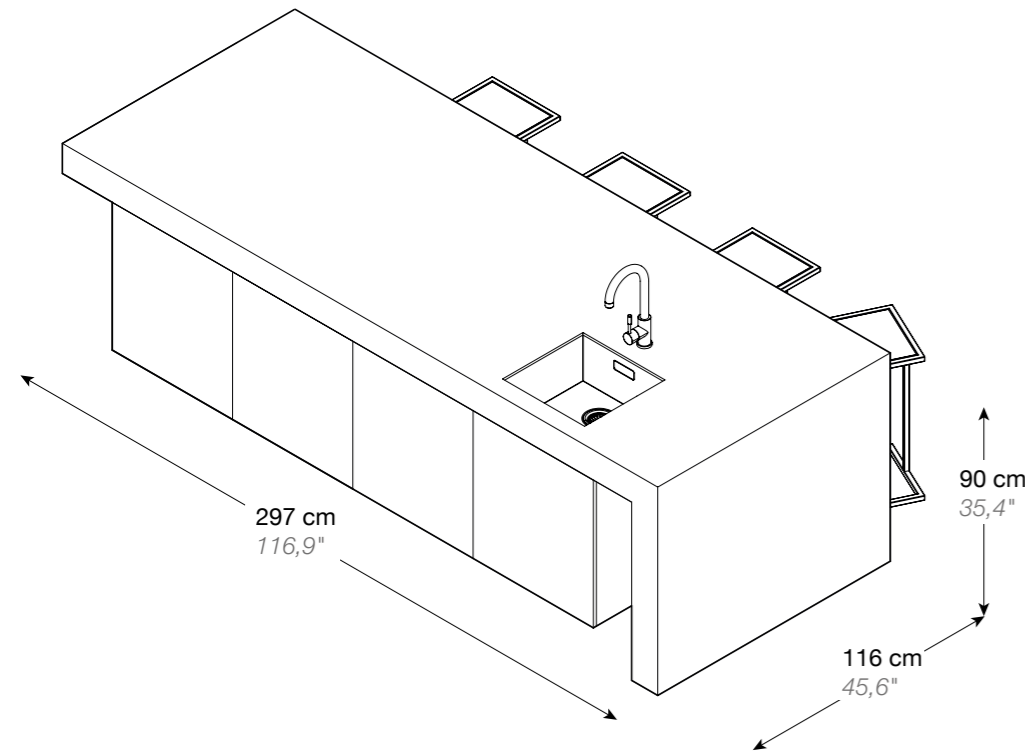

KAUAI ISLAND ELITE

ISLA KAUAI ELITE

STANDARD CONFIGURATION

Countertop, Side leg & Back panel
Encimera, pata lateral & Panel trasero

DIMENSIONS / DIMENSIONES

297 x 116 x 90H cm / 116,9" x 46,6" x 36,4H"

MATERIAL / MATERIAL

Stainless Steel Countertop
Encimera de Acero Inoxidable
REF. 17031 0003

Porcelain Countertop
Encimera Acabado Porcelánico
REF. 17031 0007

**To see all the available finishes go to the finishes section /
Para ver todos los acabados porcelánicos disponibles ver apartado*

REFERENCES / REFERENCIAS

- 1x BCN Cabinet 120 with doors / Mueble BCN 120 con puertas. Ref. 15051 0063
- 1x BCN Cabinet 60 / Mueble BCN 60. Ref. 15051 0006
- 1x BCN Sink Cabinet 60 / Mueble BCN 60 para fregadero 40 x 40. Ref. 15051 0008
- 1x Staniless steel or porcelain countertop / Encimera acero inoxidable o porcelánico
- 1x SS Sink 40 / Fregadero de acero inoxidable 40 x 40 cm. Ref 12111 0004
- 1x SS Tap Standard / Grifo de acero inoxidable Estandar. Ref. 12111 0000

TAP / GRIFO

STANDARD **
REF. 12111 0000

Stainless steel 304 /
Acero inoxidable 304
Satin / Satinado

PROFESSIONAL
REF. 12111 0001

Stainless steel 304 /
Acero inoxidable 304
Satin / Satinado

MORE OPTIONS
MAS OPCIONES

Go to Tap page / Ir a la página de grifos

SINK / FREGADERO

SINK 40 **
REF. 12111 0004

Stainless steel /
Acero inoxidable
Satin / Satinado
40 x 40 x 20 cm /
15,7" x 15,7" x 7,8h"

BCN CABINETS / MUEBLES BCN

BCN CABINET 120 **
REF. 15051 0063

Stainless steel /
Acero inoxidable
Satin / Satinado
149 Lbs / 68 Kg

BCN CABINET 60 **
REF. 15051 0006

Stainless steel /
Acero inoxidable
Satin / Satinado
116 Lbs / 53 Kg

BCN SINK CABINET 60 **
REF. 15051 0008

Stainless steel /
Acero inoxidable
Satin / Satinado
116 Lbs / 53 Kg

**For a different cabinetry composition, please go to the cabinets section
Para otra composición de muebles, vaya al apartado de muebles*

OPTIONAL ACCESSORIES / ACESORIOS OPCIONALES

COVER FOR THE SINK 40
TAPA PARA FREGADERO 40
REF. 10041 2011

Stainless steel /
Acero inoxidable
Satin / Satinado

MOOREA STOOL
TABURETE

REF. 17091 0000
Mirror polish / Pulido espejo

REF. 17091 0000-G
Anthracite grey / Gris antracita
REF. 17091 0000-W
White / Blanco

CUSTOM BBQ COVER
FUNDA

Fabric / Tela
Silver grey /
Gris plata