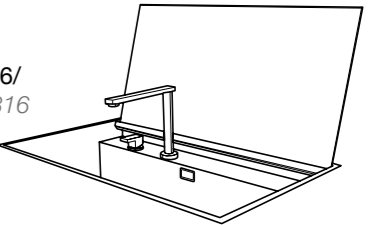

DESIGNER EDITION
REF. 12111 0004

Stainless steel 316 /
Acero inoxidable 316
Satin / Satinado

FOLDABLE
REF. 12111 0005

Stainless steel 316 /
Acero inoxidable 316
Satin / Satinado