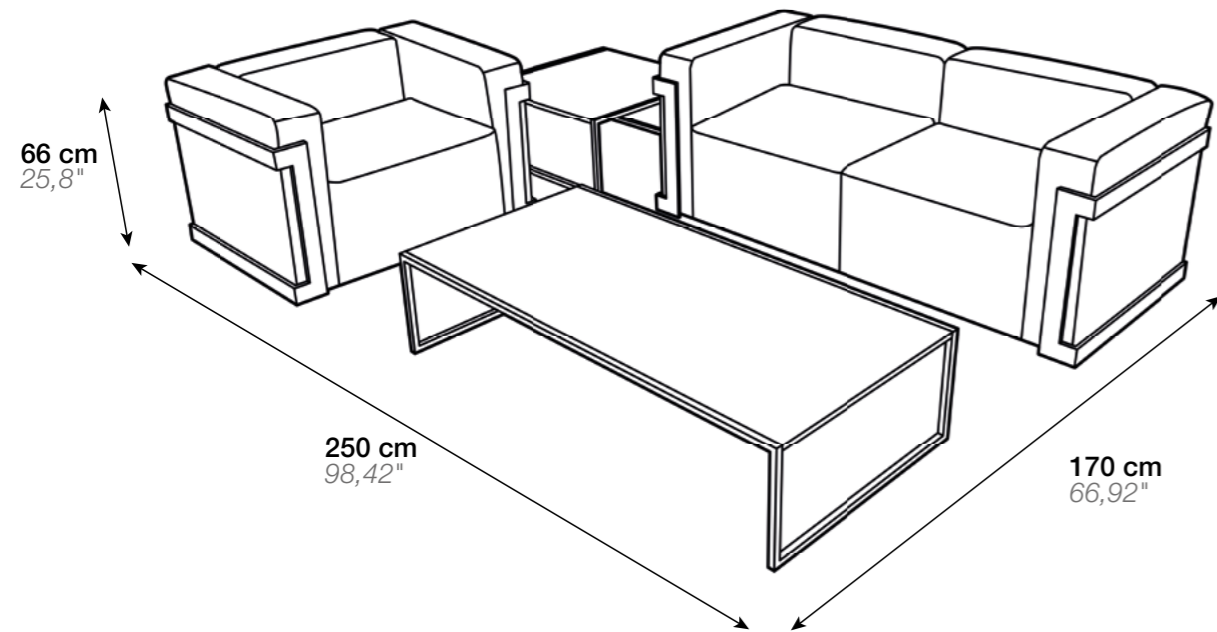

VALHALLA COLLECTION

COLECCIÓN VALHALLA

PREMIUM CONFIGURATION / CONFIGURACIÓN PREMIUM
Armchair Valhalla, Sofa Valhalla 2 Seats, Coffee Table, Center Table.