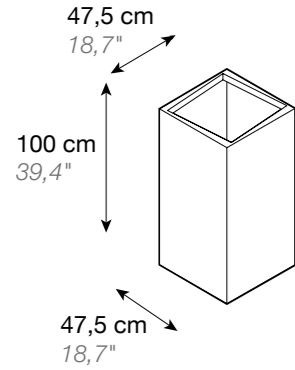

REF.	MATERIAL MATERIAL	FINISH ACABADO
13081 0024 SS	Stainless steel <i>Acero inoxidable</i>	Satin <i>Satinado</i>
13081 0024 PI	Galvanized steel <i>Acero galvanizado</i>	Painted <i>Pintado</i>
13081 0024 SC	Corten <i>Corten</i>	Corten <i>Corten</i>

0,225 m³
65 lbs / 29,5 Kg