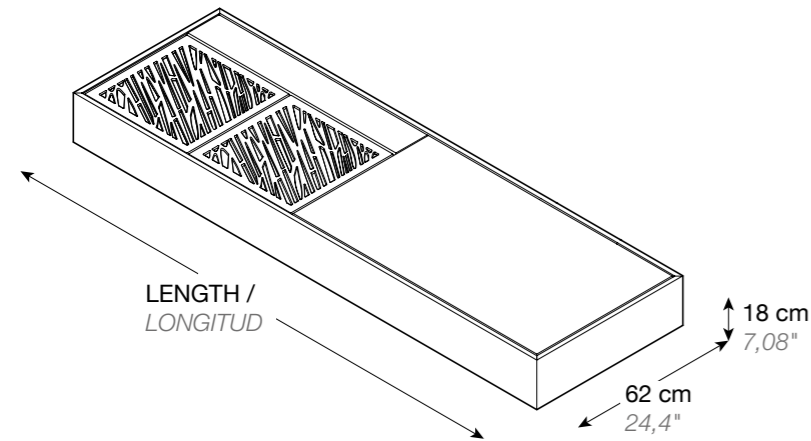

CUSTOM BBQ COVER FUNDA

Fabric / Tela
Silver grey /
Gris plata

REF.	LENGTH / LONGITUD
REF. 10041 0001	196 cm / 77,16"
REF. 10041 0018	240 cm / 94,48"
REF. 10041 0021	270 cm / 106,2"

MATERIAL / MATERIAL

 Intense Black Granite Countertop
Encimera Granito Negro Intenso