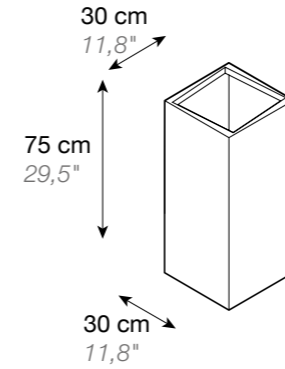

REF.	MATERIAL MATERIAL	FINISH ACABADO
13081 0035 SS	Stainless steel <i>Acero inoxidable</i>	Satin <i>Satinado</i>
13081 0035 PI	Galvanized steel <i>Acero galvanizado</i>	Painted <i>Pintado</i>
13081 0035 SC	Corten <i>Corten</i>	Corten <i>Corten</i>

□ ■ ■ 0,067 m³ 51 lbs / 23,5 Kg