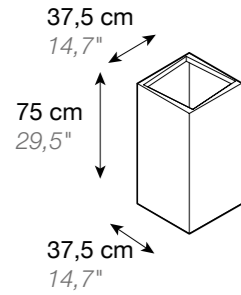

TOWER

TOWER

FESFOC

TECHNICAL SPECIFICATIONS / CARACTERÍSTICAS TÉCNICAS

REF.	MATERIAL MATERIAL	FINISH ACABADO
13081 0023 SS	Stainless steel <i>Acero inoxidable</i>	Satin <i>Satinado</i>
13081 0023 PI	Galvanized steel <i>Acero galvanizado</i>	Painted <i>Pintado</i>
13081 0023 SC	Corten <i>Corten</i>	Corten <i>Corten</i>

0,105 m³
45 lbs / 20,5 Kg