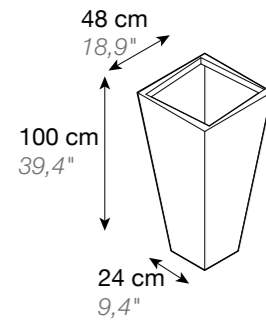

REF.	MATERIAL MATERIAL	FINISH ACABADO
13081 0028 SS	Stainless steel <i>Acero inoxidable</i>	Satin <i>Satinado</i>
13081 0028 PI	Galvanized steel <i>Acero galvanizado</i>	Painted <i>Pintado</i>
13081 0028 SC	Corten <i>Corten</i>	Corten <i>Corten</i>

0,097 m³

65 lbs / 29,5 Kg