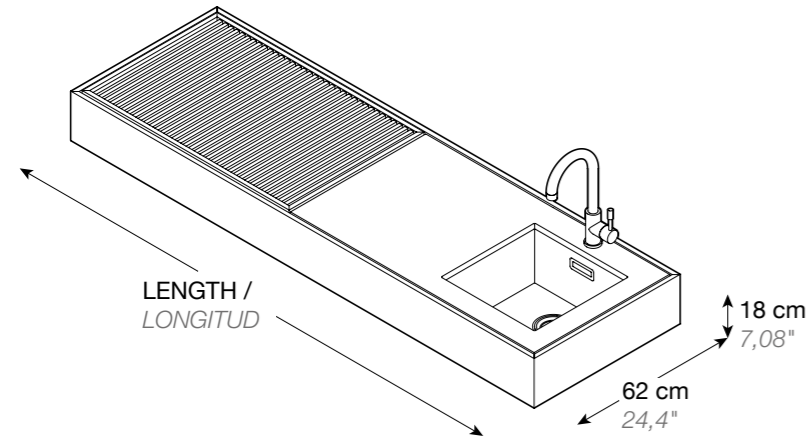

CUSTOM BBQ COVER
FUNDA

Fabric / Tela
Silver grey /
Gris plata

KRAKATOA ELITE PROFESSIONAL COAL

KRAKATOA ELITE PROFESIONAL DE CARBÓN

FESFOC

REF.	LENGTH / LONGITUD
REF. 10041 0026	196 cm / 77,16"
REF. 10041 0027	240 cm / 94,48"
REF. 10041 0028	270 cm / 106,2"