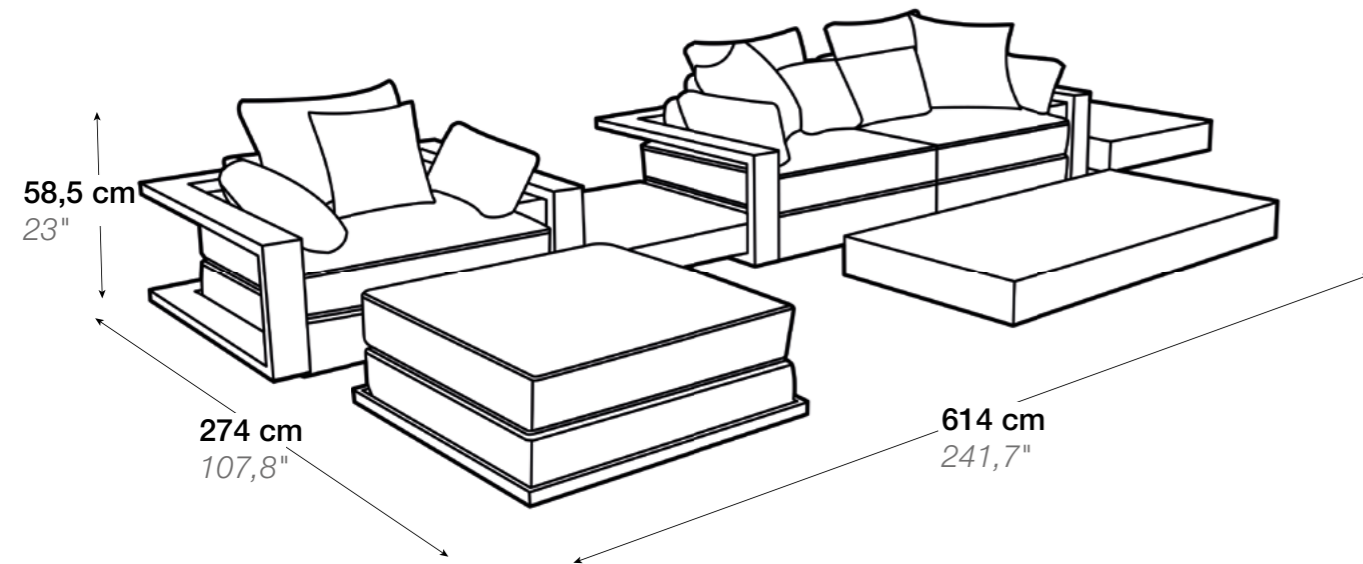

THRONE COLLECTION

COLECCIÓN THRONE

PREMIUM CONFIGURATION / CONFIGURACIÓN PREMIUM

Armchair Throne, Sofa Throne 2 Seats, Pouf, Coffee Table, Center Table, Sofa Joining Table.