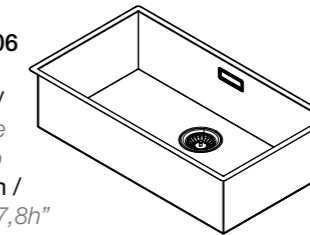

SINK / FREGADERO

SINK 40 **
REF. 12111 0004

Stainless steel / Acero inoxidable
Satin / Satinado
40 x 40 x 20 cm / 15,7" x 15,7" x 7,8h"

SINK 74
REF. 12111 0006

Stainless steel / Acero inoxidable
Satin / Satinado
74 x 40 x 20 cm / 29,1" x 15,7" x 7,8h"