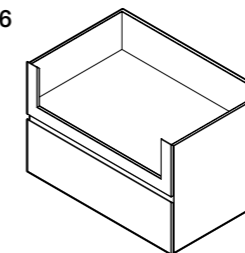

EMPIRE CABINETS / MUEBLES EMPIRE

EMPIRE GRILL CABINET 120 SUBZERO **
REF. 19031 0036

Stainless steel / Acero inoxidable
Satin / Satinado
149 Lbs / 68 Kg