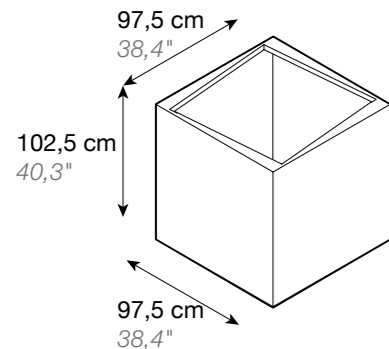

REF.	MATERIAL MATERIAL	FINISH ACABADO
13081 0019 SS	Stainless steel <i>Acero inoxidable</i>	Satin <i>Satinado</i>
13081 0019 PI	Galvanized steel <i>Acero galvanizado</i>	Painted <i>Pintado</i>
13081 0019 SC	Corten <i>Corten</i>	Corten <i>Corten</i>

0,974 m³
180 lbs / 82 Kg