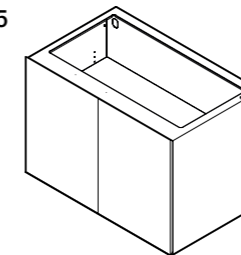

EMPIRE CABINETS / MUEBLES EMPIRE

EMPIRE GRILL CABINET 120 **
REF. 19031 0025

Stainless steel /
Acero inoxidable
Satin / Satinado
149 Lbs / 68 Kg