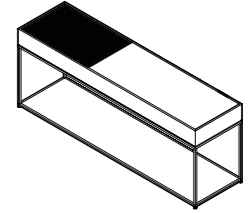

COCOA ISLAND
PROFESSIONAL
p. 154