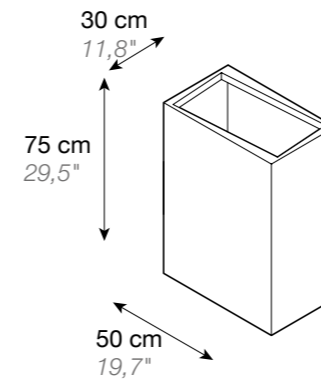

REF.	MATERIAL MATERIAL	FINISH ACABADO
13081 0036 SS	Stainless steel <i>Acero inoxidable</i>	Satin <i>Satinado</i>
13081 0036 PI	Galvanized steel <i>Acero galvanizado</i>	Painted <i>Pintado</i>
13081 0036 SC	Corten <i>Corten</i>	Corten <i>Corten</i>

□ ■ ■ 0,112 m³ 58 lbs / 26,5 Kg