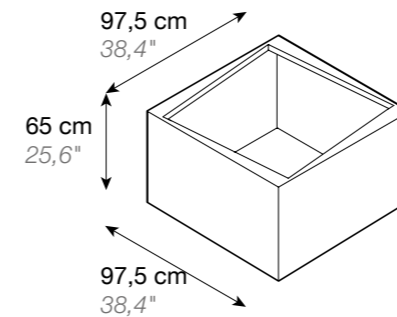

REF.	MATERIAL MATERIAL	FINISH ACABADO
13081 0021 SS	Stainless steel <i>Acero inoxidable</i>	Satin <i>Satinado</i>
13081 0021 PI	Galvanized steel <i>Acero galvanizado</i>	Painted <i>Pintado</i>
13081 0021 SC	Corten <i>Corten</i>	Corten <i>Corten</i>

0,618 m³
130 lbs / 59 Kg