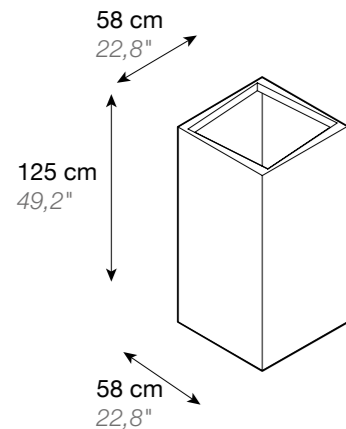

REF.	MATERIAL MATERIAL	FINISH ACABADO
13081 0025 SS	Stainless steel <i>Acero inoxidable</i>	Satin <i>Satinado</i>
13081 0025 PI	Galvanized steel <i>Acero galvanizado</i>	Painted <i>Pintado</i>
13081 0025 SC	Corten <i>Corten</i>	Corten <i>Corten</i>

0,42 m³
97 lbs / 44 Kg