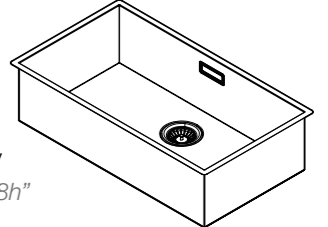

SINK 74
REF. 12111 0006

Stainless steel / Acero inoxidable
Satin / Satinado
74 x 40 x 20 cm / 29,1" x 15,7" x 7,8h"

**Sink 74: fitable for bbq sizes 94,48" and 106,29" only
Fregadero 74: montaje posible para barbacoas de 240 y 270 cm*