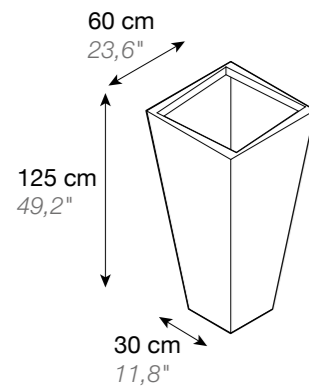

REF.	MATERIAL MATERIAL	FINISH ACABADO
13081 0029 SS	Stainless steel <i>Acero inoxidable</i>	Satin <i>Satinado</i>
13081 0029 PI	Galvanized steel <i>Acero galvanizado</i>	Painted <i>Pintado</i>
13081 0029 SC	Corten <i>Corten</i>	Corten <i>Corten</i>

0,190 m³

97 lbs / 44 Kg